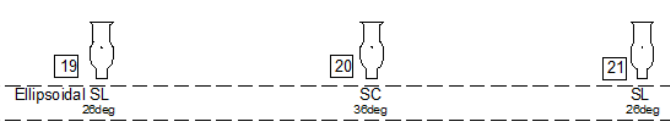

FINAL

New Mexico AACTFest
March 21-24 2019

Los Alamos Little Theatre
Performing Arts Center
Lighting Plot Mar. 05 2019

Drawing is to scale
Lamp, leg, and area center
locations are approximate