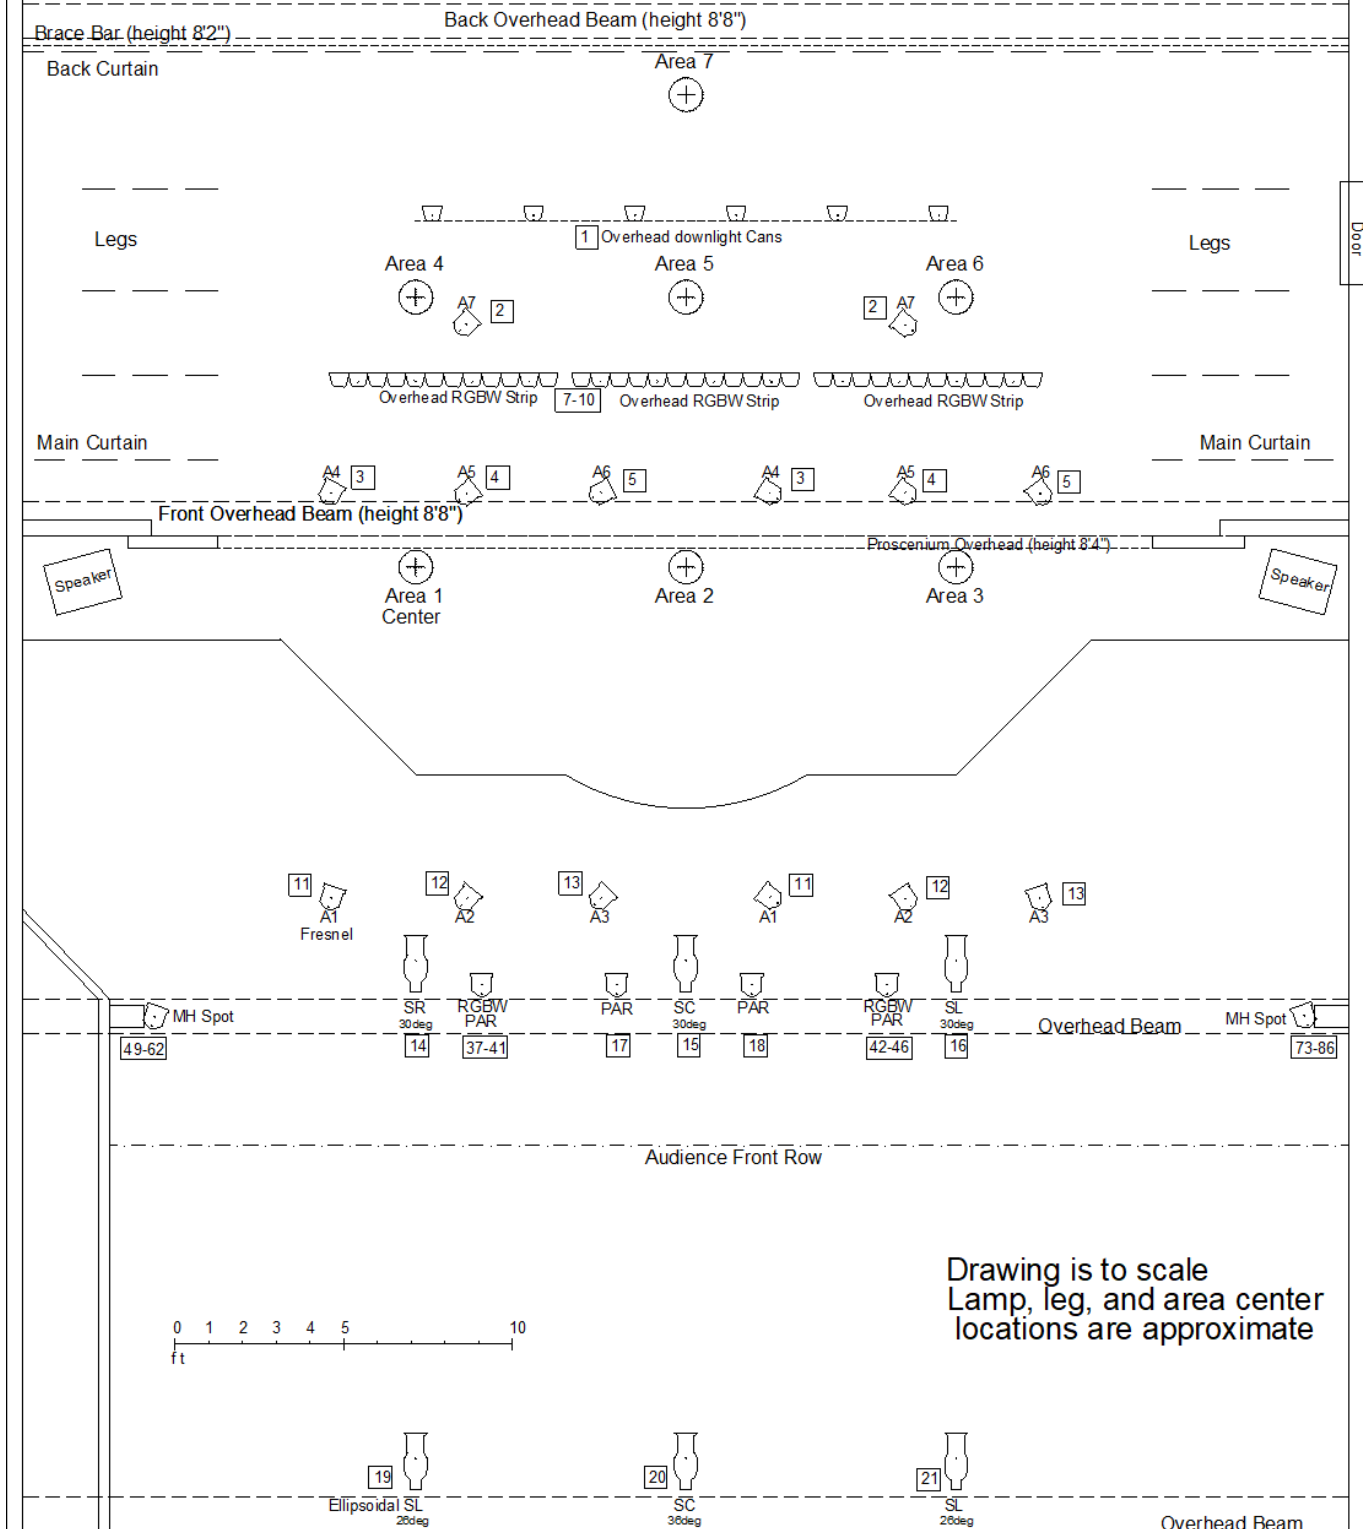

FINAL

New Mexico AACTFest
March 21-24 2019

Los Alamos Little Theatre
Performing Arts Center
Lighting Plot Mar. 05 2019

Drawing is to scale
Lamp, leg, and area center
locations are approximate

Lighting Notes

New Mexico AACTFest March 21-24, 2019

Area lighting: Seven areas, A1-A7, each lit by two 500W Altman 6" fresnels

Upstage overhead: Six cans w/floods down lighting

Center stage overhead: RGBW strip down lighting

Front of house: Two RGBW LED PARS SR & SL (Altman SSSP-RGBW)

Front of house: Two ETC PARS SR & SL

Front of house: Two Colortran 500W ellipsoidals @ 30° SR,SL
ETC Source4 Jr. Zoom 575W ellipsoidal @ 30° SC

Mid house: Three ETC Source 4 575W ellipsoidals
SR, SL @ 26°, SC @ 36°

Front of house: Two moving head spot lights (Chauvet Intimidator Spot 355 IRC)
located right and left. May be programmed as specials.